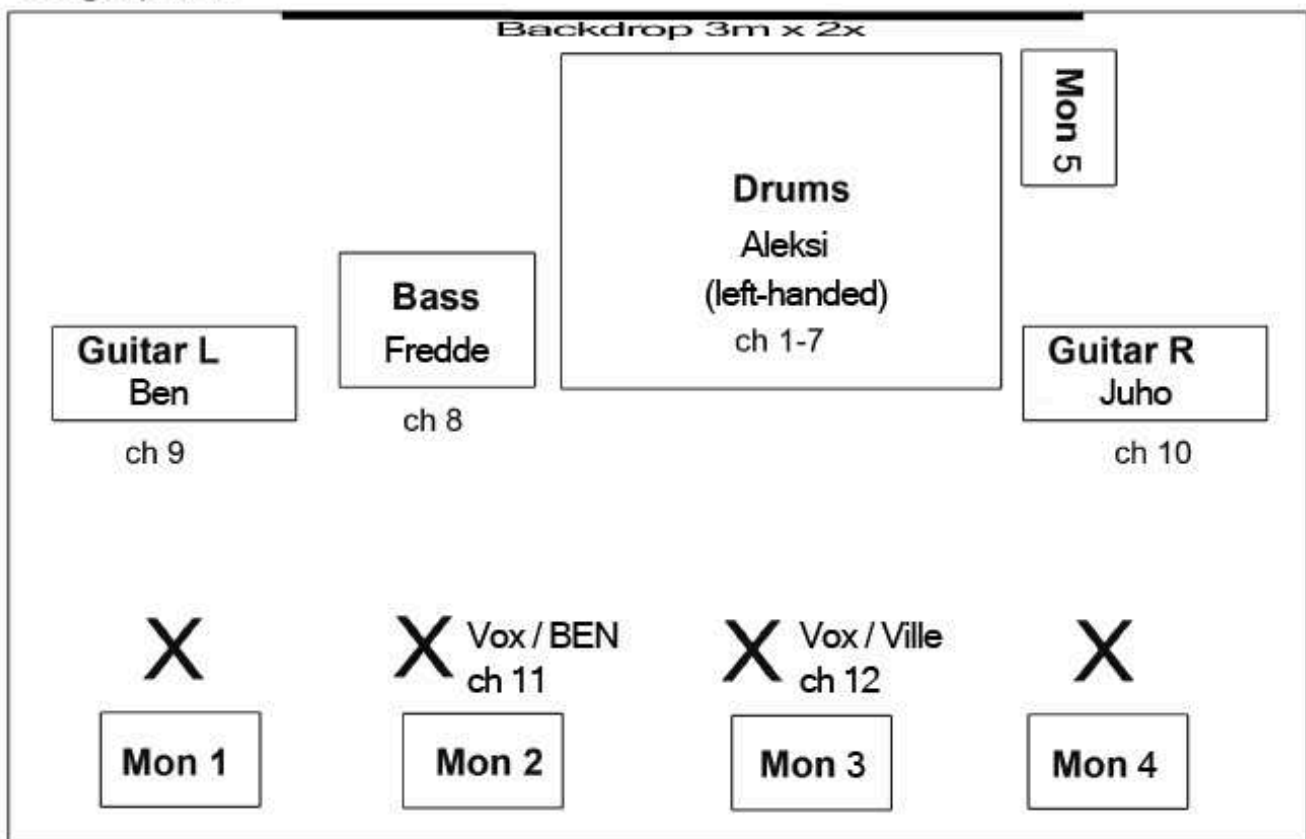

Stage plan:

Monitor sends:

Monitor 1 : Snare & Kickdrum

Monitor 2 : Snare & Kickdrum, ch 9, ch 11

Monitor 3 : Snare & Kickdrum, ch 12

Monitor 4 : Snare & Kickdrum, ch 10

Monitor 5 : Kickdrum, ch 9, ch 10

intro : CD format